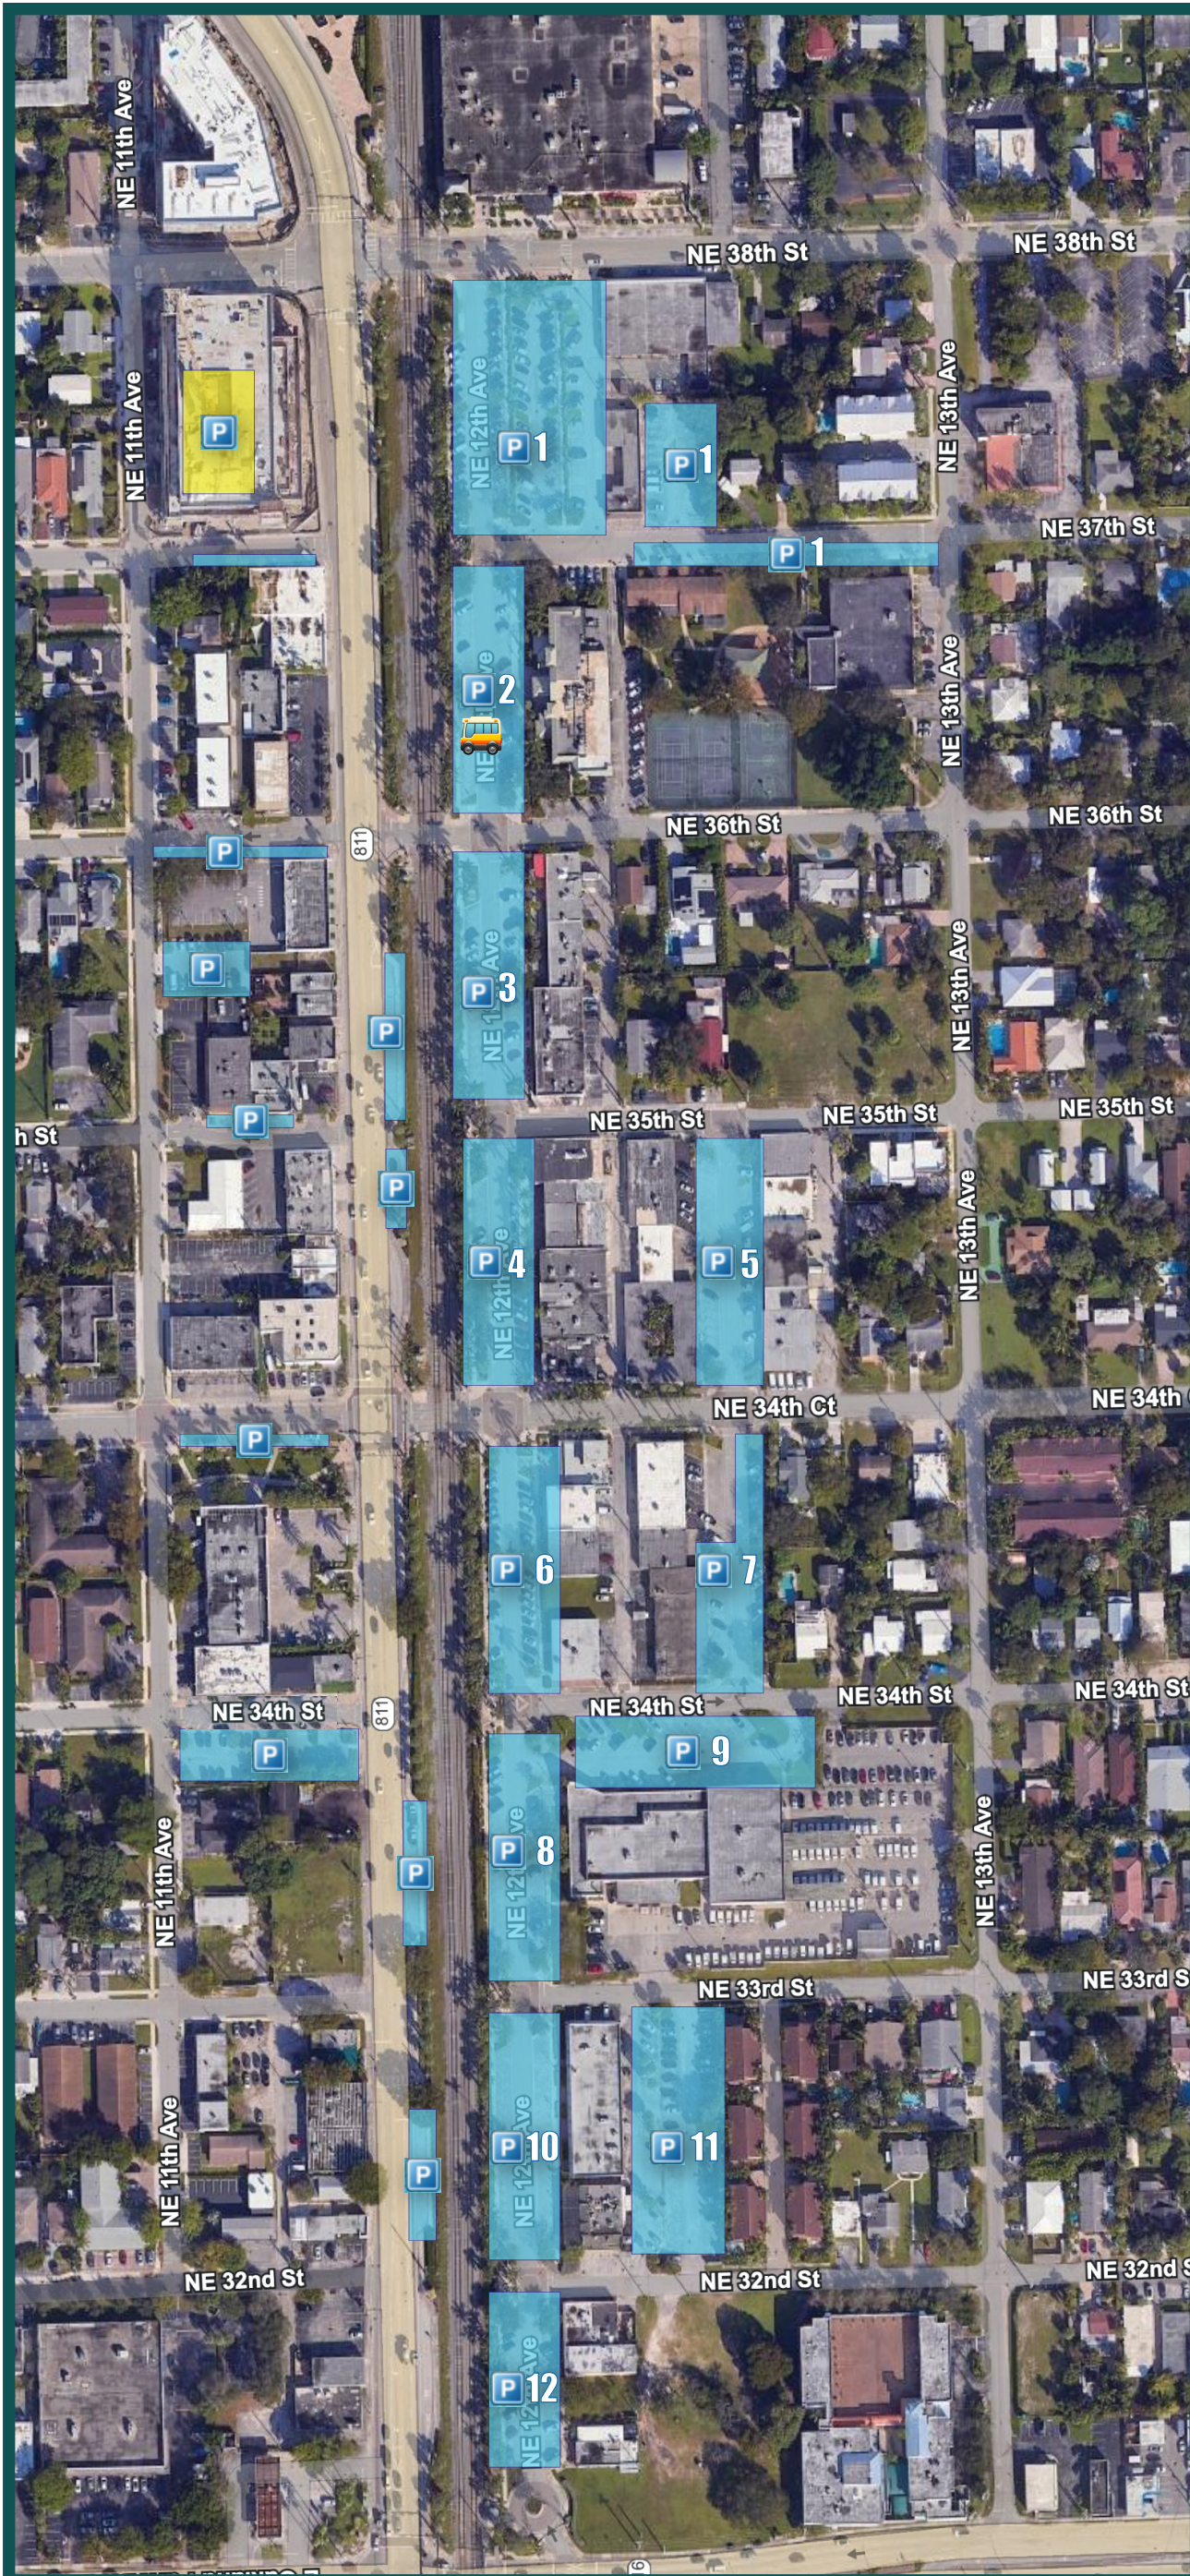

Downtown Oakland Park Free Parking Locations

Legend

Free Parking

Shuttle Stop

Downtown Parking Locations

1

Downtown Parking
N.E. 12th Avenue, between N.E. 38th Street and N.E. 37th Street

2

Downtown Parking
N.E. 12th Avenue, between N.E. 37th Street and N.E. 36th Street

3

Downtown Parking
N.E. 12th Avenue, between N.E. 36th Street and N.E. 35th Street

4

Downtown Parking
N.E. 12th Avenue, between N.E. 35th Street and N.E. 34th Court

5

Downtown Parking
N.E. 12th Terrace, between N.E. 35th Street and N.E. 34th Court

6

Downtown Parking
N.E. 12th Avenue, between N.E. 34th Court and N.E. 34th Street

7

Downtown Parking
N.E. 12th Terrace, between N.E. 34th Court and N.E. 34th Street

8

Downtown Parking
N.E. 12th Avenue, between N.E. 34th Street and N.E. 33rd Street

9

Downtown Parking
South of 34th Street

10

Downtown Parking
N.E. 12th Avenue, between N.E. 33rd Street and N.E. 32nd Street